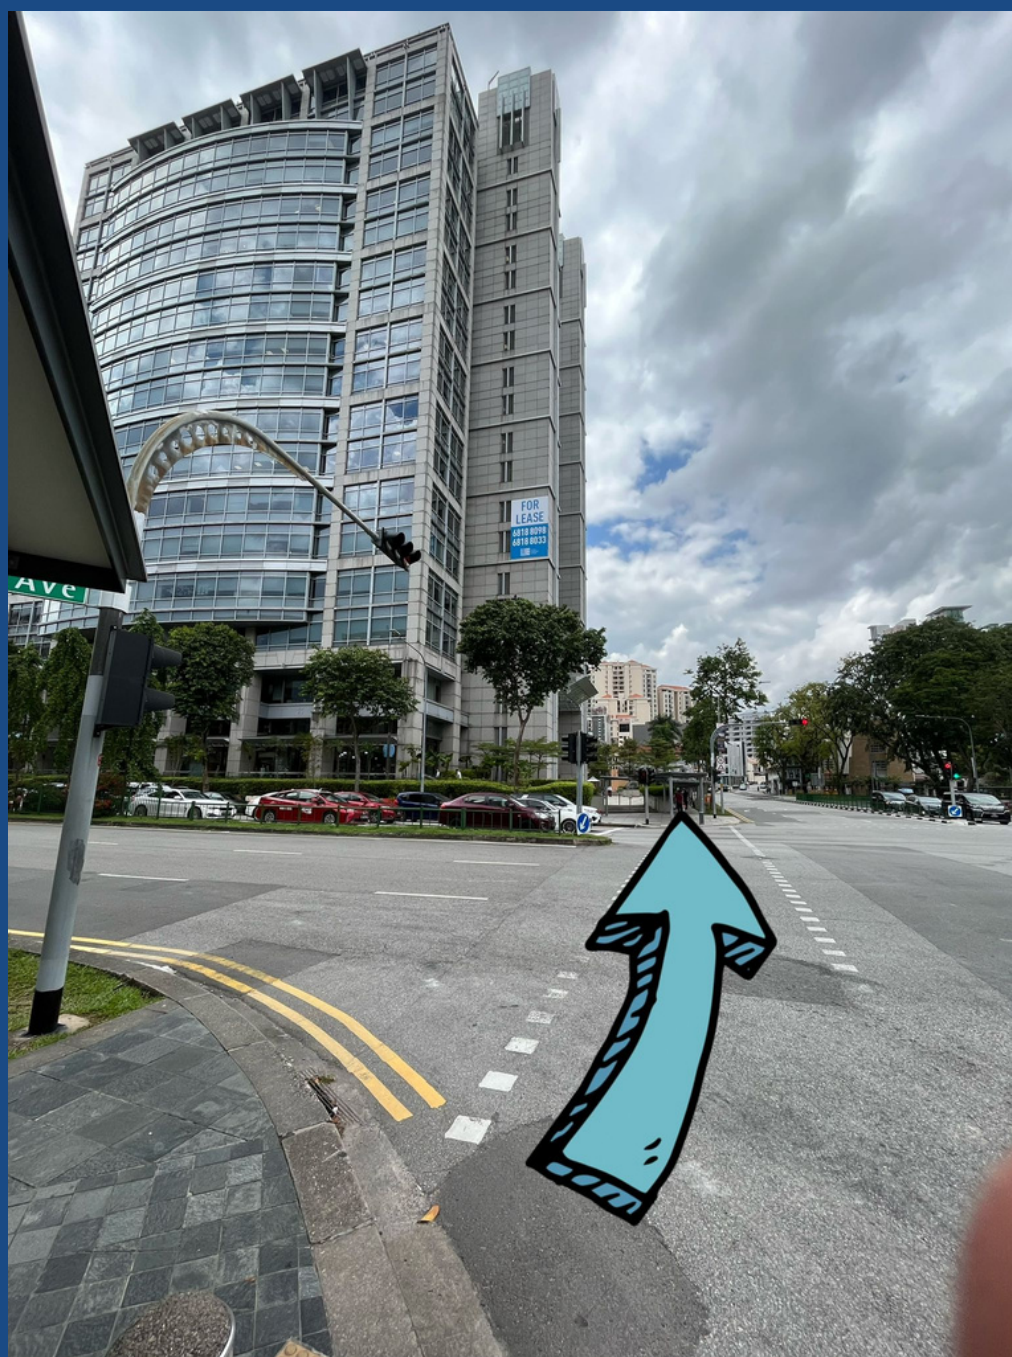

# AVOCADO PIANO FORT CANNING STUDIO

233 RIVER VALLEY ROAD, #B1-02 RV POINT

# Walking Route

**DT 20** Fort Canning

From EXIT A, turn left towards UE Square

Cross the street towards UE Square

Go straight along River Valley Road

Turn left after SAD's Salon

The lift lobby is behind the laundry shop